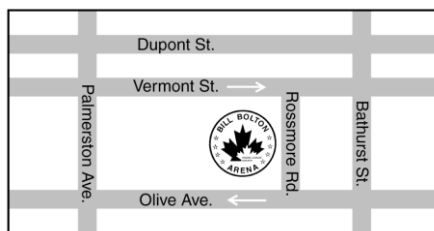

PLACEMENT REQUEST _____

[ONE (1) name onLY, MUST be reciprocal and registered by June 30]

Full registration **FEE** must accompany this form. **POST-DATED CHEQUES ARE NOT ACCEPTED.** All NSF cheques are subject to a $25.00 service charge. The league is subject to cancellation if insufficient registration. **ALL REFUNDS** are prorated per game and are only processed upon date of **RETURN** of league jerseys to League Convenor or Manager. **NO REFUNDS ISSUED AFTER THE 15TH GAME.** An administration fee of $40 is charged on all refunds. The participant is responsible for his medical coverage. The Arena Management, Staff and League Officials are released from all losses of property and injury that may arise from this program.

Print Name _____

Signature _____

Date _____

ALL PRICES AND PROGRAMS SUBJECT TO CHANGE

REGISTRATION FEES

FEE $375 + $45 social + $54.60 hst = **$474.60**

GOALIE ☐ PLAYER: DEFENCE ☐
FORWARD ☐

PRO SHOP

The Arena Pro Shop is open 7 days a week from 8:00 a.m. to 10:00 p.m. (excluding flood periods). We carry sticks, tape, laces and other equipment. Skate sharpening is always available.

PARKING INFORMATION

The arena has only street parking. Please observe the posted parking regulations in the area.

Rossmore & Olive

- 2hr. parking (10 am – midnight)

Palmerston & Vermont

- 2hr. parking (7 am - midnight)

Bathurst & Dupont Streets

- 2hr. parking (as posted)

Please respect our neighbours.

FACIAL PROTECTION MANDATORY

ADULT HOUSE LEAGUE INFORMATION

Bill Bolton Arena adult house league participants play in a community based, low-key, non-competitive, recreational house league designed for **ALL** skill levels. The aim is for entry level players to learn the game and have fun knowing the score of the game means nothing. All games played at Bill Bolton Arena, City parking and Arena rules prevail.

- **MNWL** – Monday Nights: 6:30 p.m. – 10:30 p.m.
- **Minimum age 35+ yrs**
- September 11, 2017 – March 26, 2018
- Scheduled 1-hr game: includes flood & warm-up
- Eight Teams: redrafted each session
- Players **MUST** play on assigned team & must wear issued BBA league jerseys - no substituting permitted unless a default game.
- No 'rent-a-goalie' rentals. Goalie equipment provided for all adult house leagues.
- 3 x 15 min. "running time" periods with last 2 minute stop time if within two goals
- Minimum 6 per team to make game
- 'Social' night to follow each session
- final Convenor, referees, penalties, weekly standings
- Individual registrations only, no team entries
- **RECIPROCAL PLACEMENT [1] REQUEST – BY JUNE 30**
- Neck Guard, Full Equipment & Full Facial Protection **Mandatory**
- **All volunteers & coaches under 19 must wear helmets behind the bench and no children under the age of 16 allowed behind bench or, area near Zamboni Door Exit**
- **"Unsportsmanlike Play" WILL NOT BE TOLERATED**
- The program reserves the right to remove players that in the arena's opinion are overly aggressive in style of play and **reserve the right to eject these players** from the adult house leagues.
- All stick infractions will be double minors, (4 mins); cross-checking, high sticking, slashing and hooking.
- Gross misconduct, match penalties or fighting penalties will result in immediate suspension from the league.
- **NO REFUNDS FOR SUSPENDED PLAYERS**
- **SLAPSHOTS NOT PERMITTED IN MNWL LEAGUE**

WILLIAM H. (BILL) BOLTON ARENA
40 Rossmore Road, Toronto, ON M6G 2M7
Tel: 416-392-0088 Fax: 416-392-1047 www.billboltonarena.ca